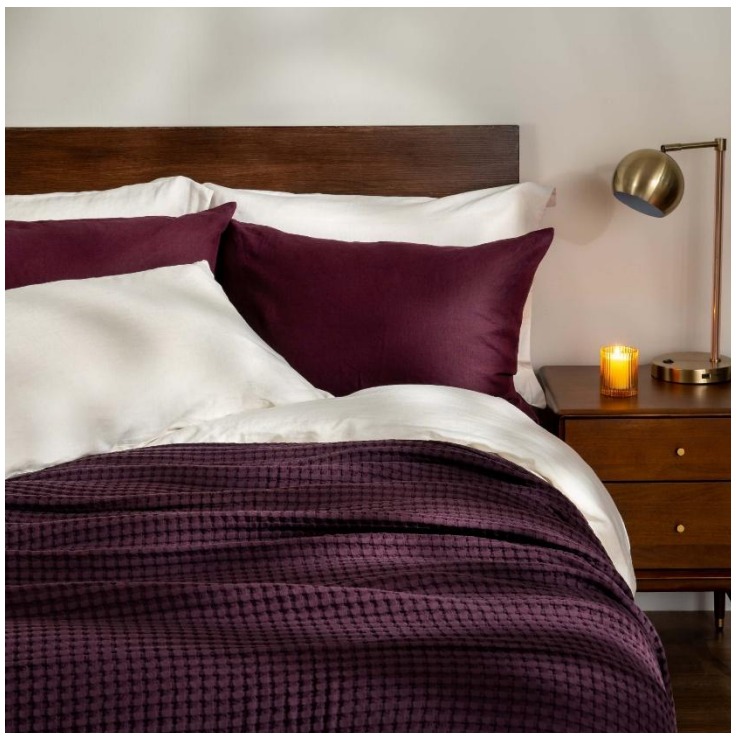

AUBERGINE COTTON BEDSPREADS

Price: 90.00 EUR
SKU: JHE6512
Color: Aubergine
Size: You can choose from the available sizes